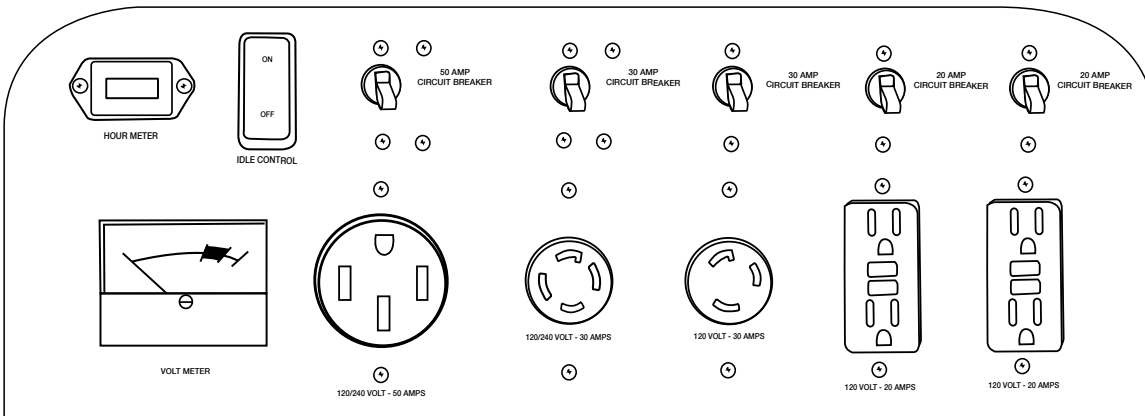

GEN-14000 Control Panel:

WARNING: Cancer and Reproductive Harm - www.P65Warnings.ca.gov.