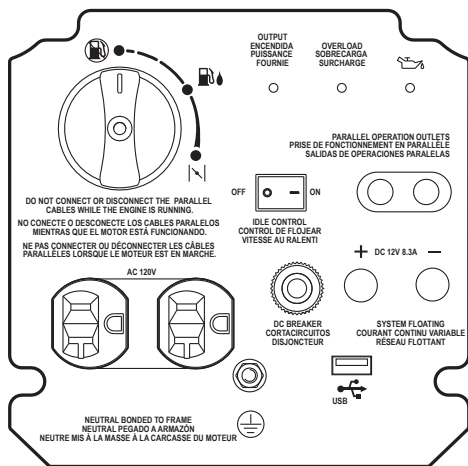

GEN-2000-IMMO Control Panel: