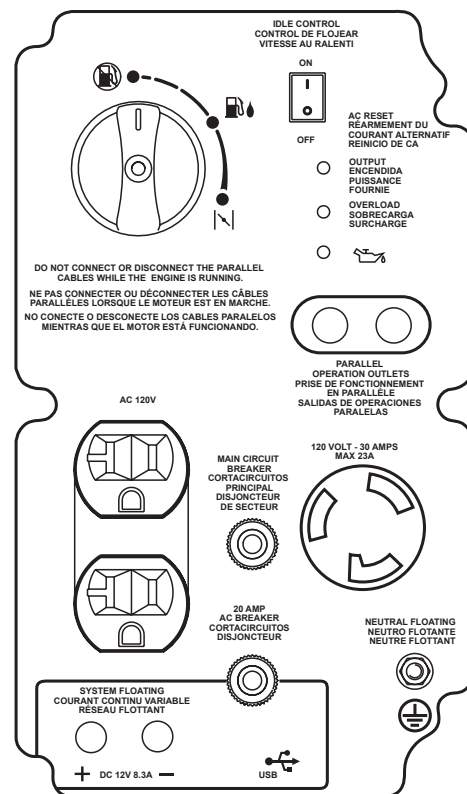

GEN-3000-IMMO Control Panel:

WARNING: Cancer and Reproductive Harm - www.P65Warnings.ca.gov.